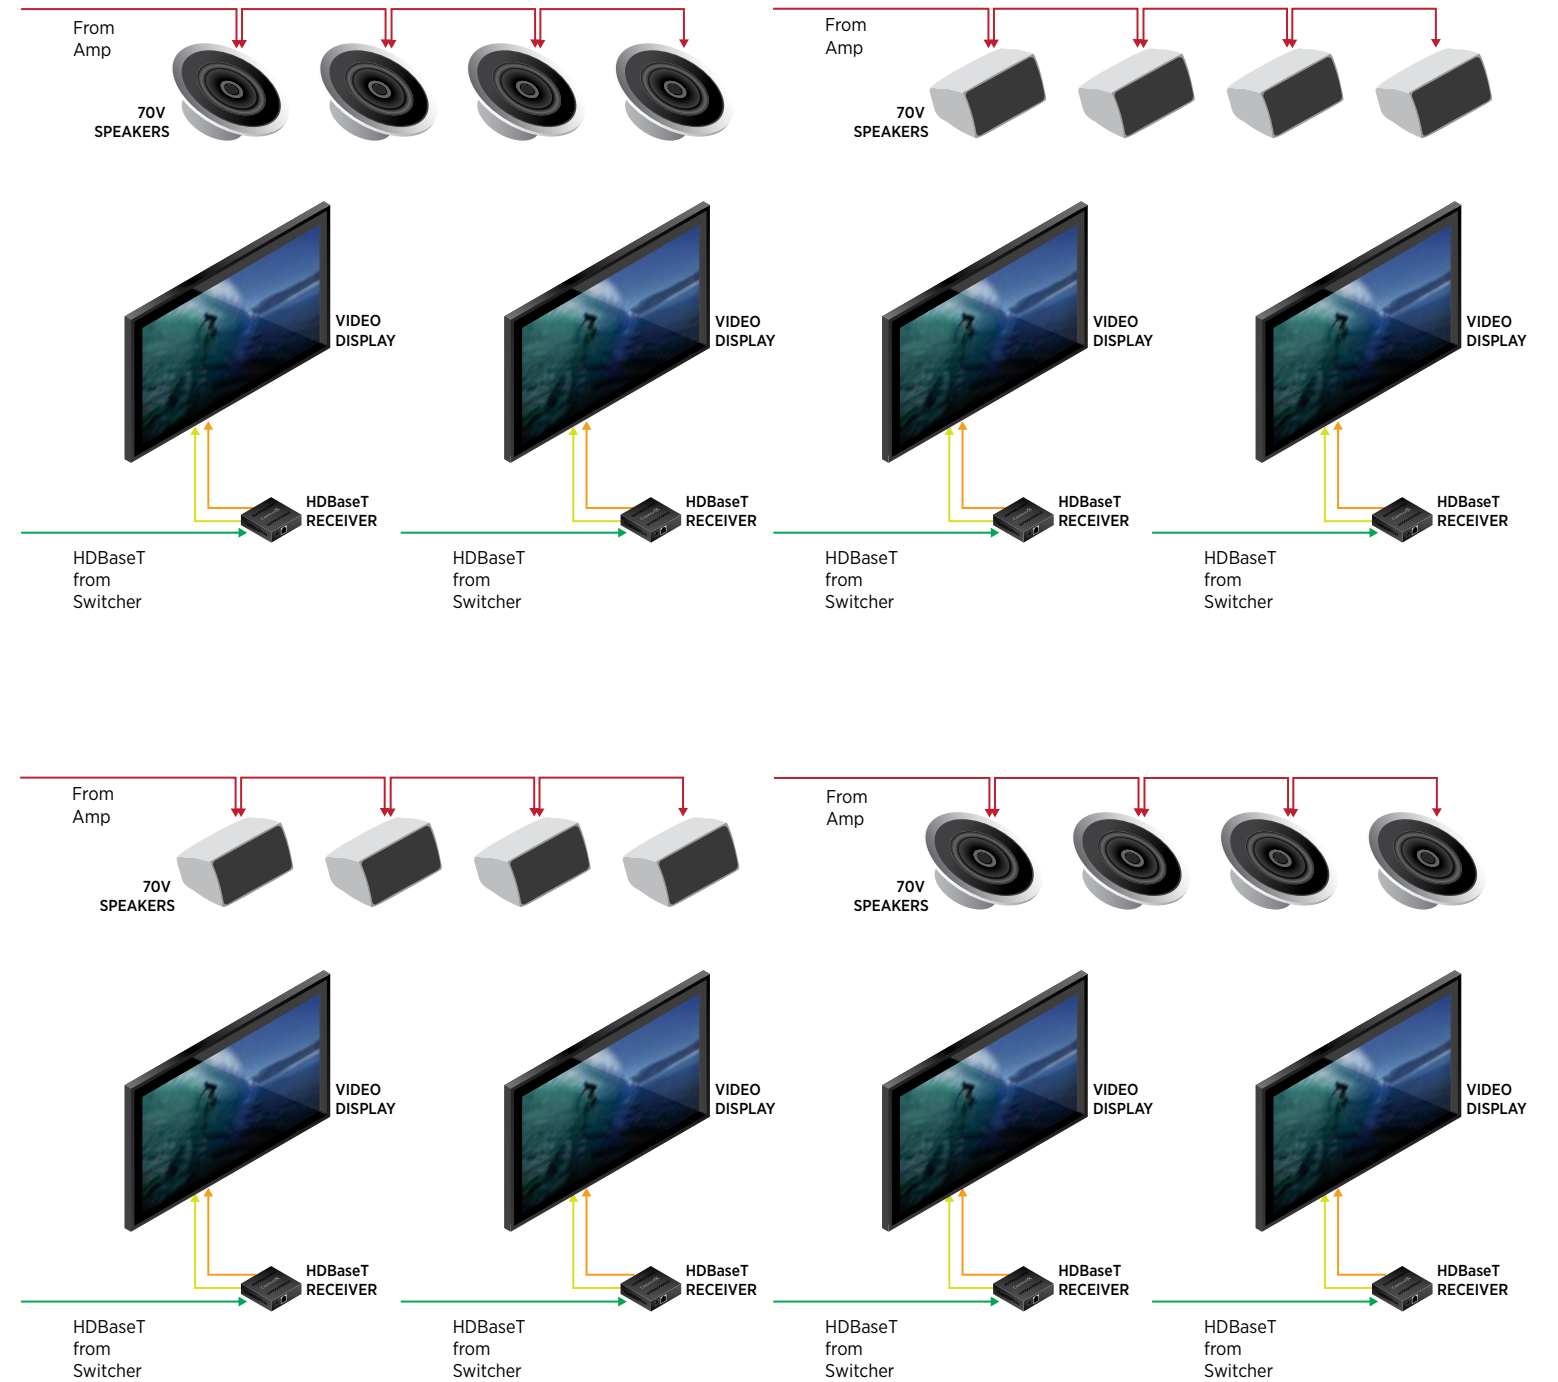

RESTAURANT AV SOLUTION

Equipment Rack