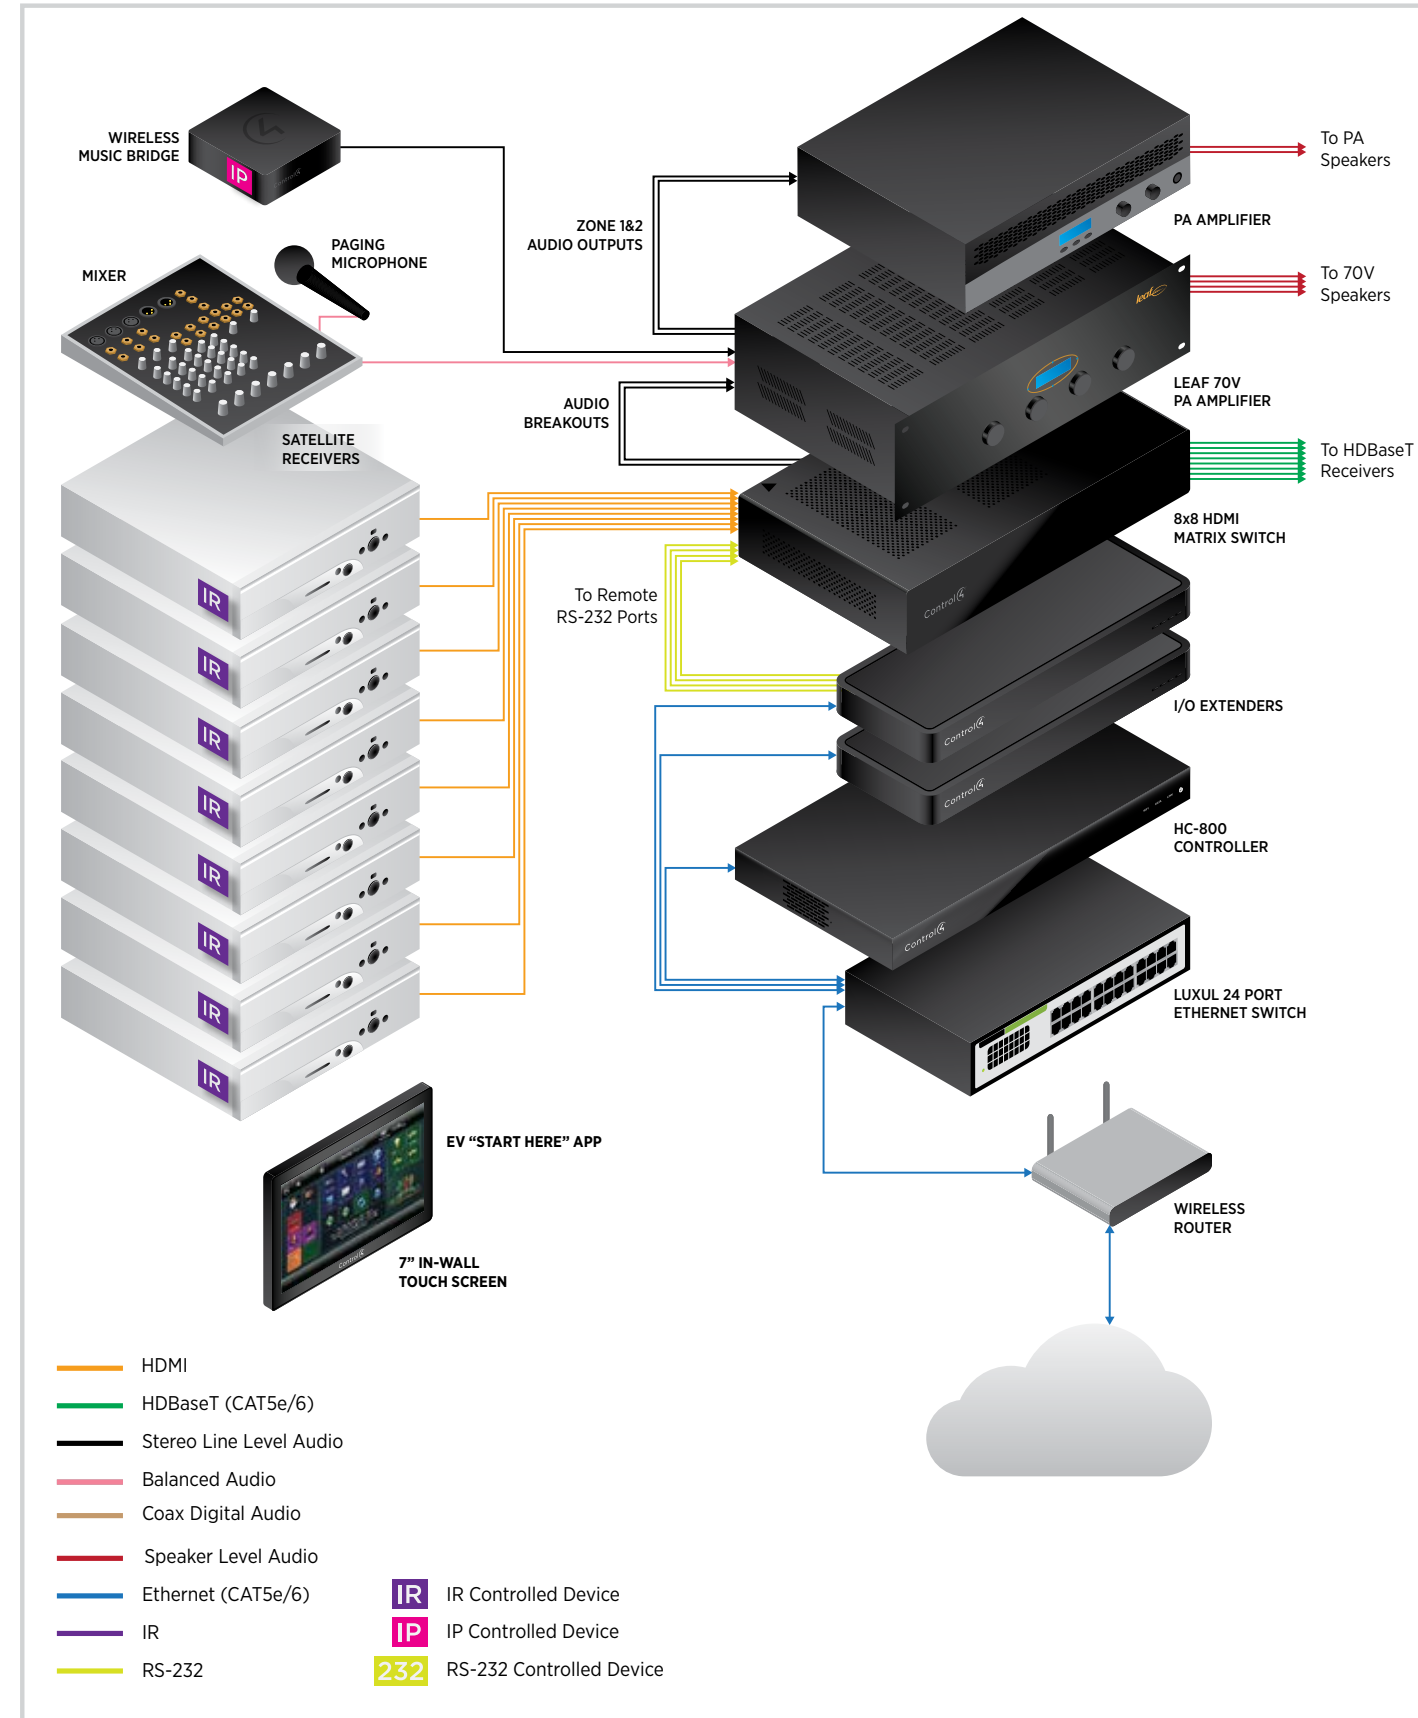

SPORTS BAR AV SOLUTION

Equipment Rack