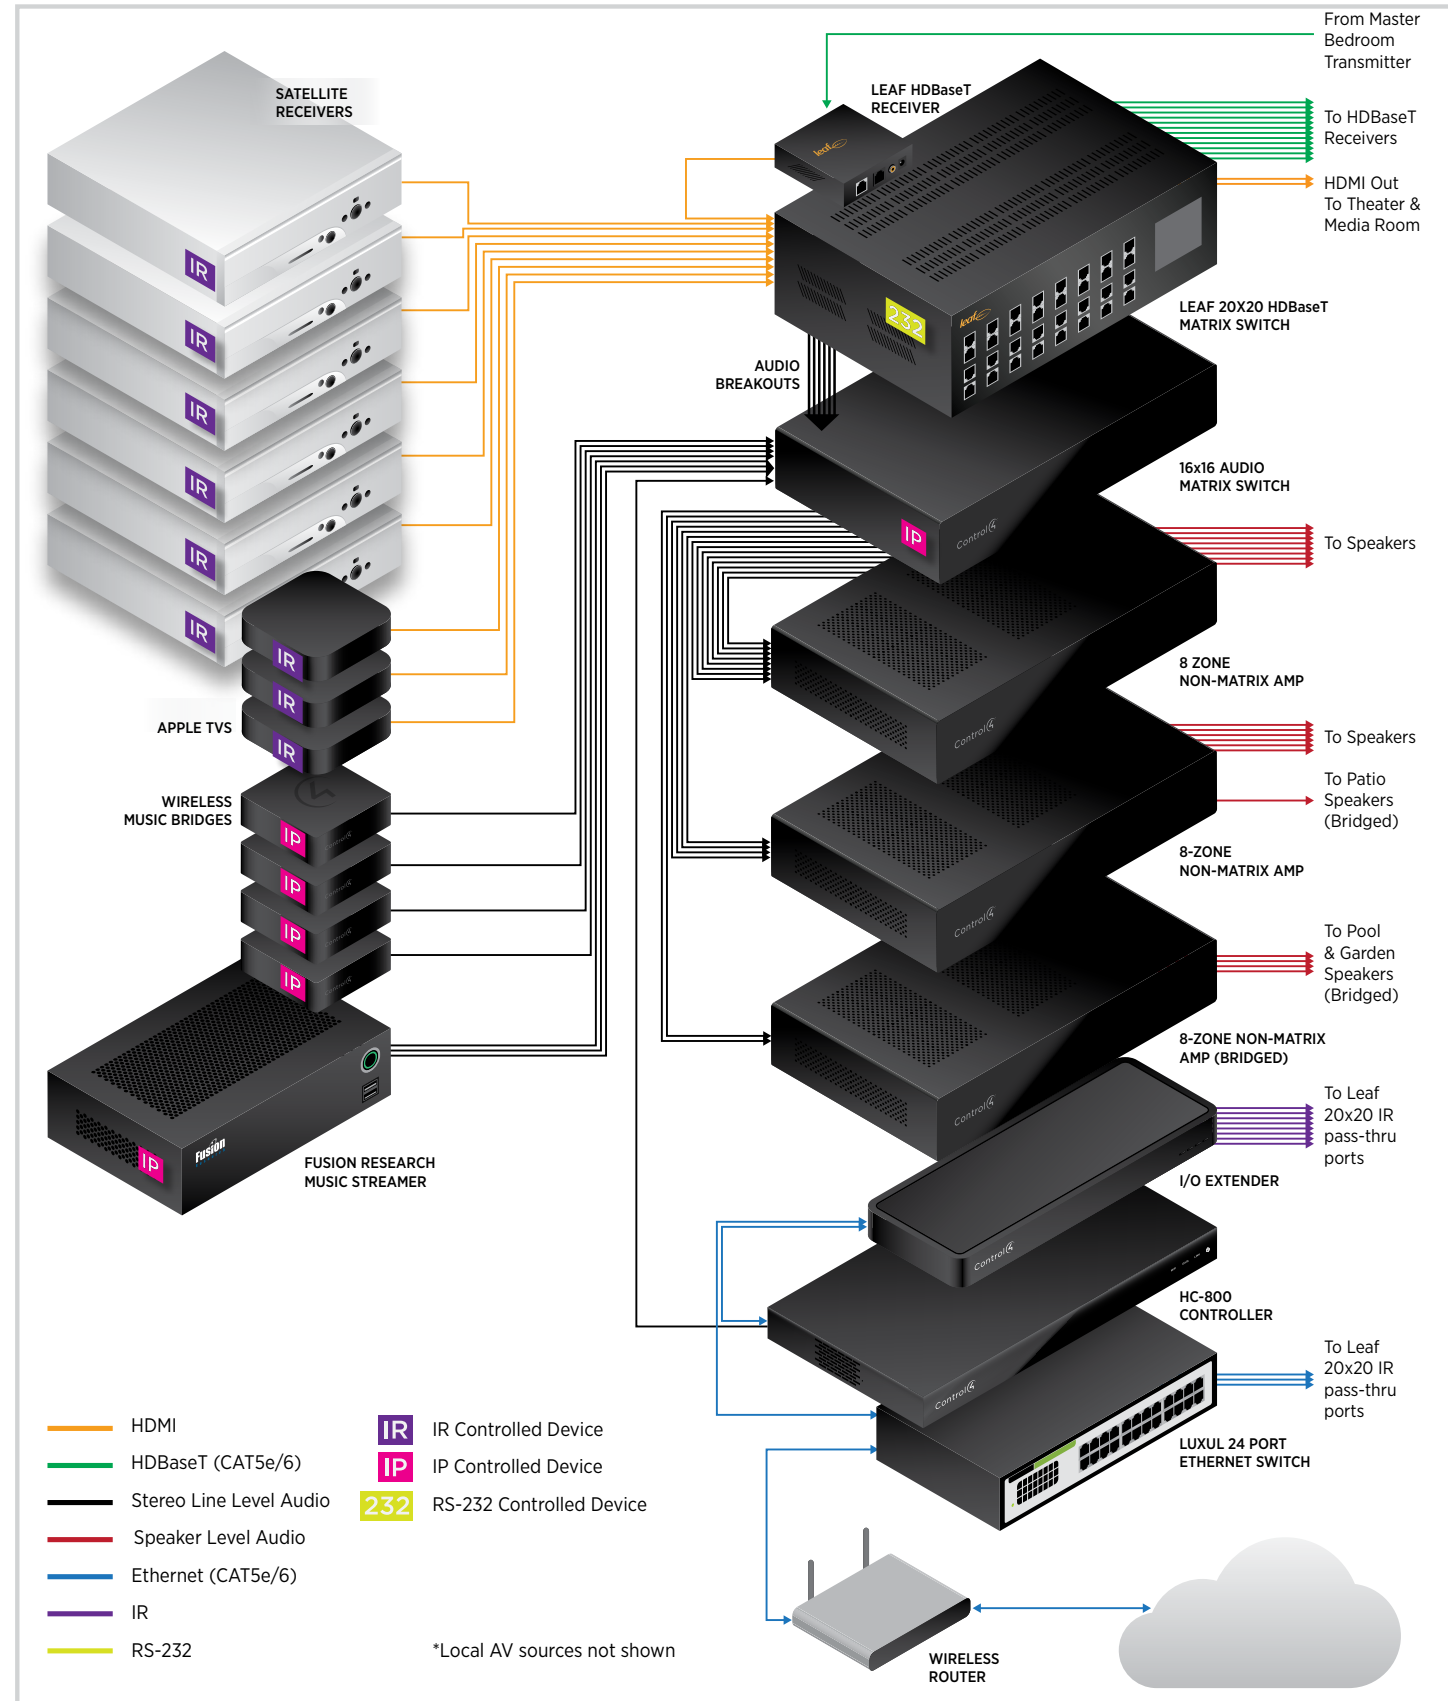

LARGE RESIDENTIAL AV SOLUTION

Equipment Rack