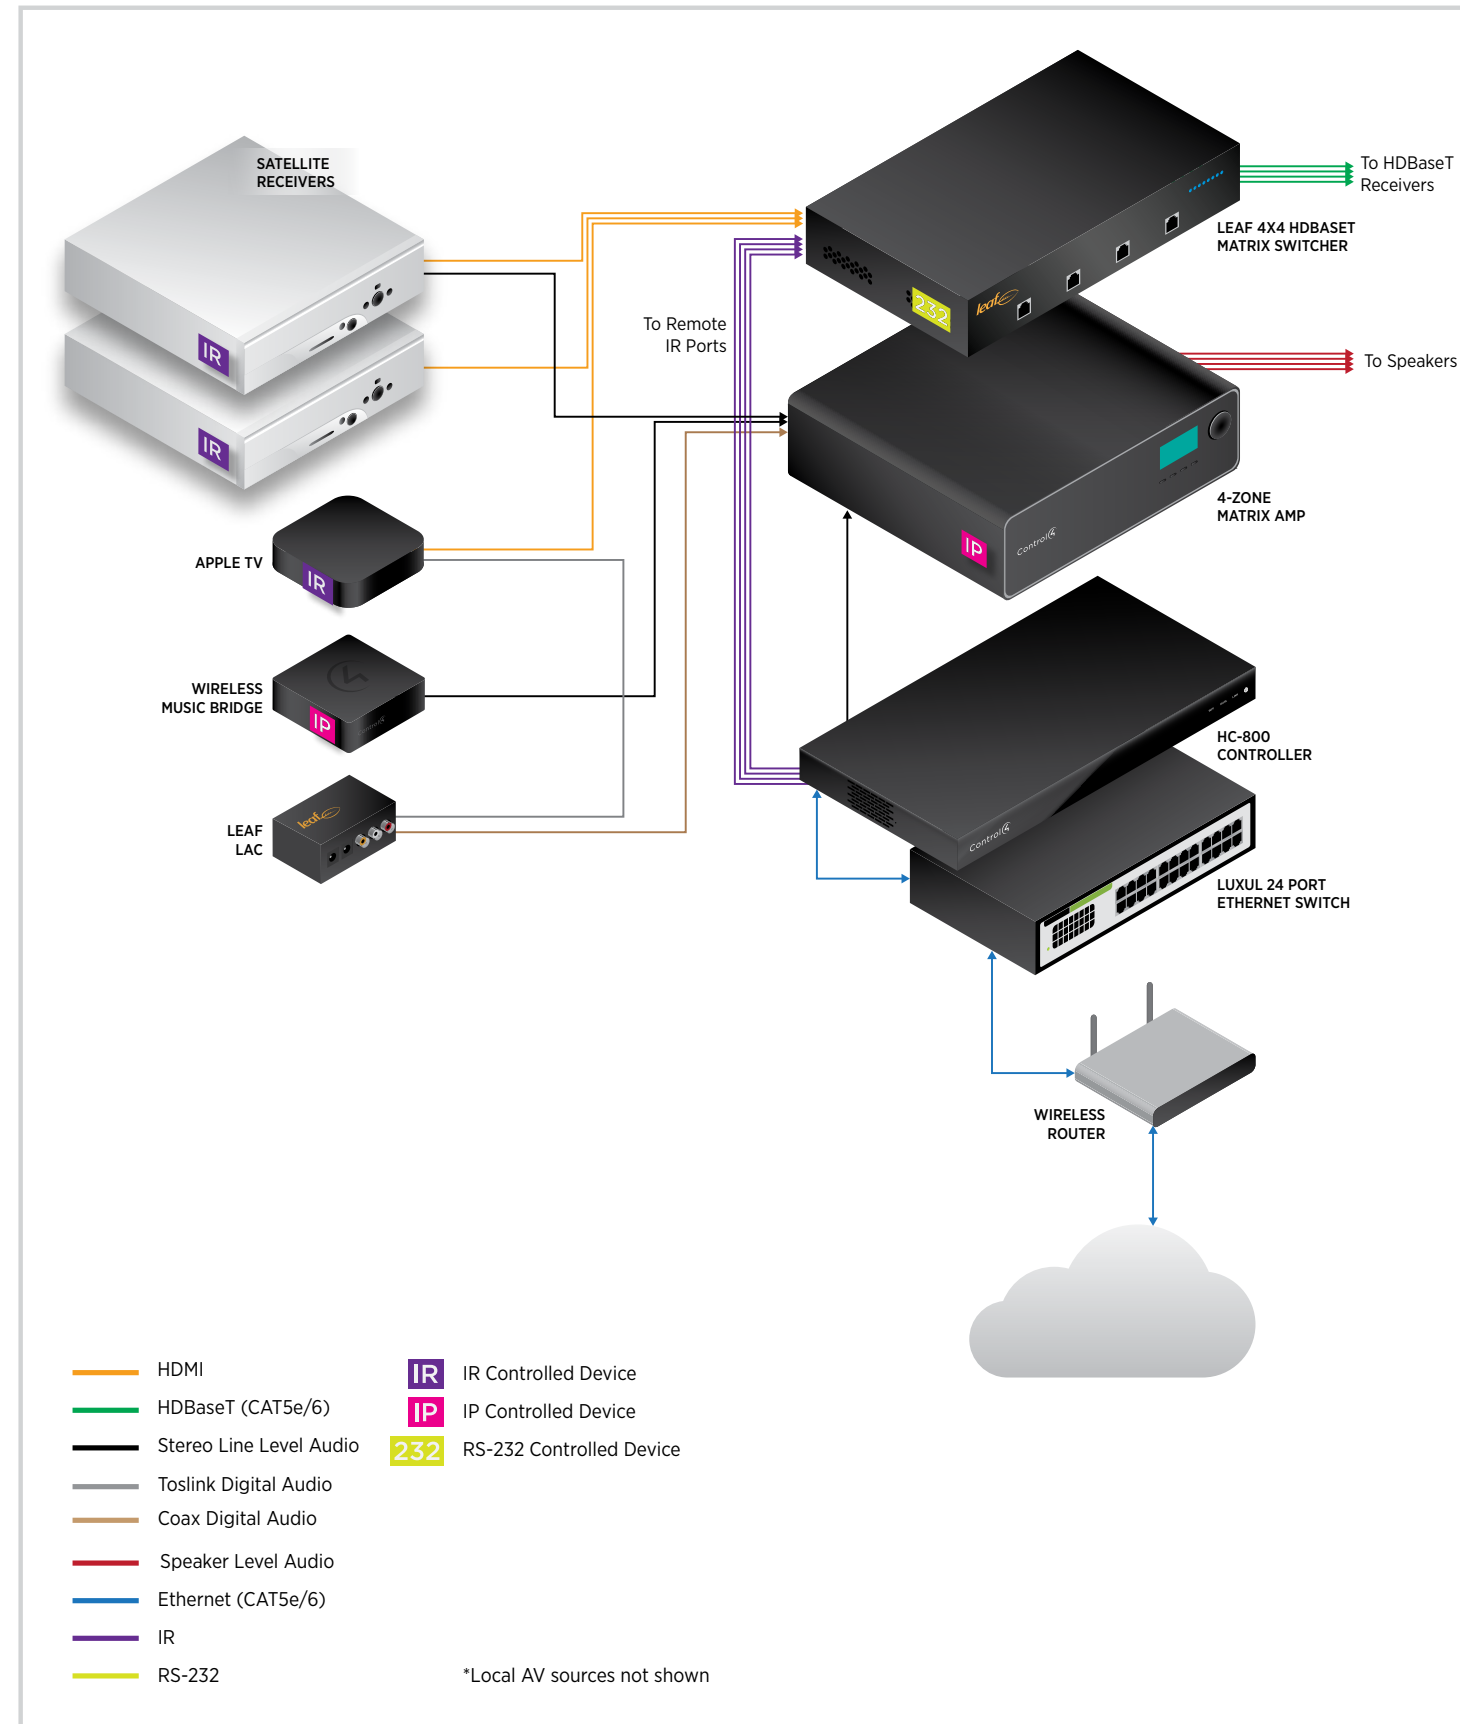

SMALL RESIDENTIAL AV SOLUTION

Equipment Rack