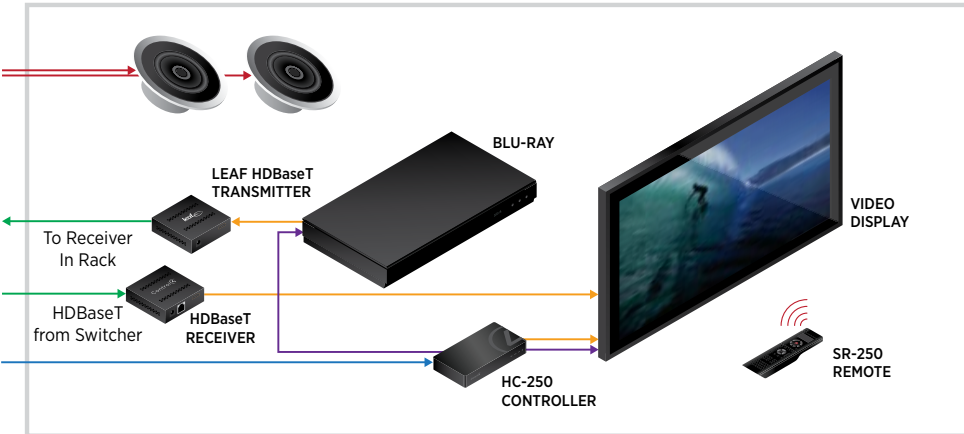

Master Bedroom