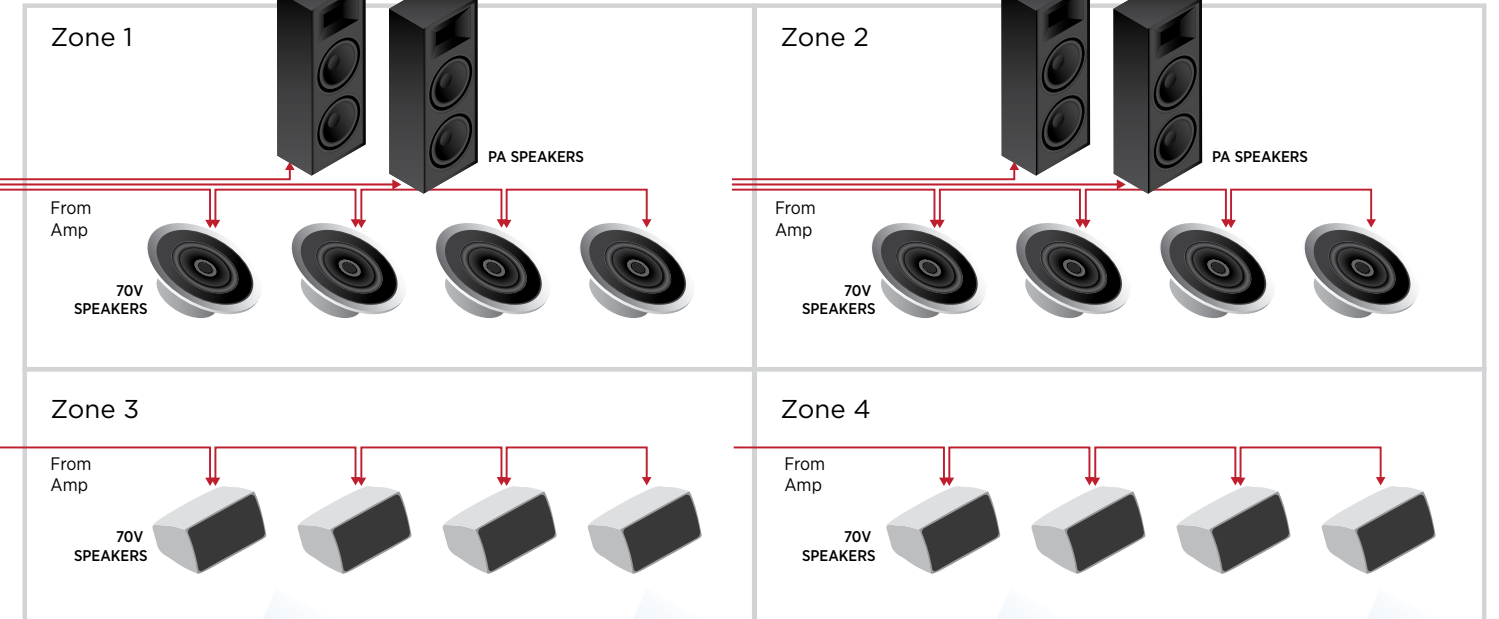

Audio Zones