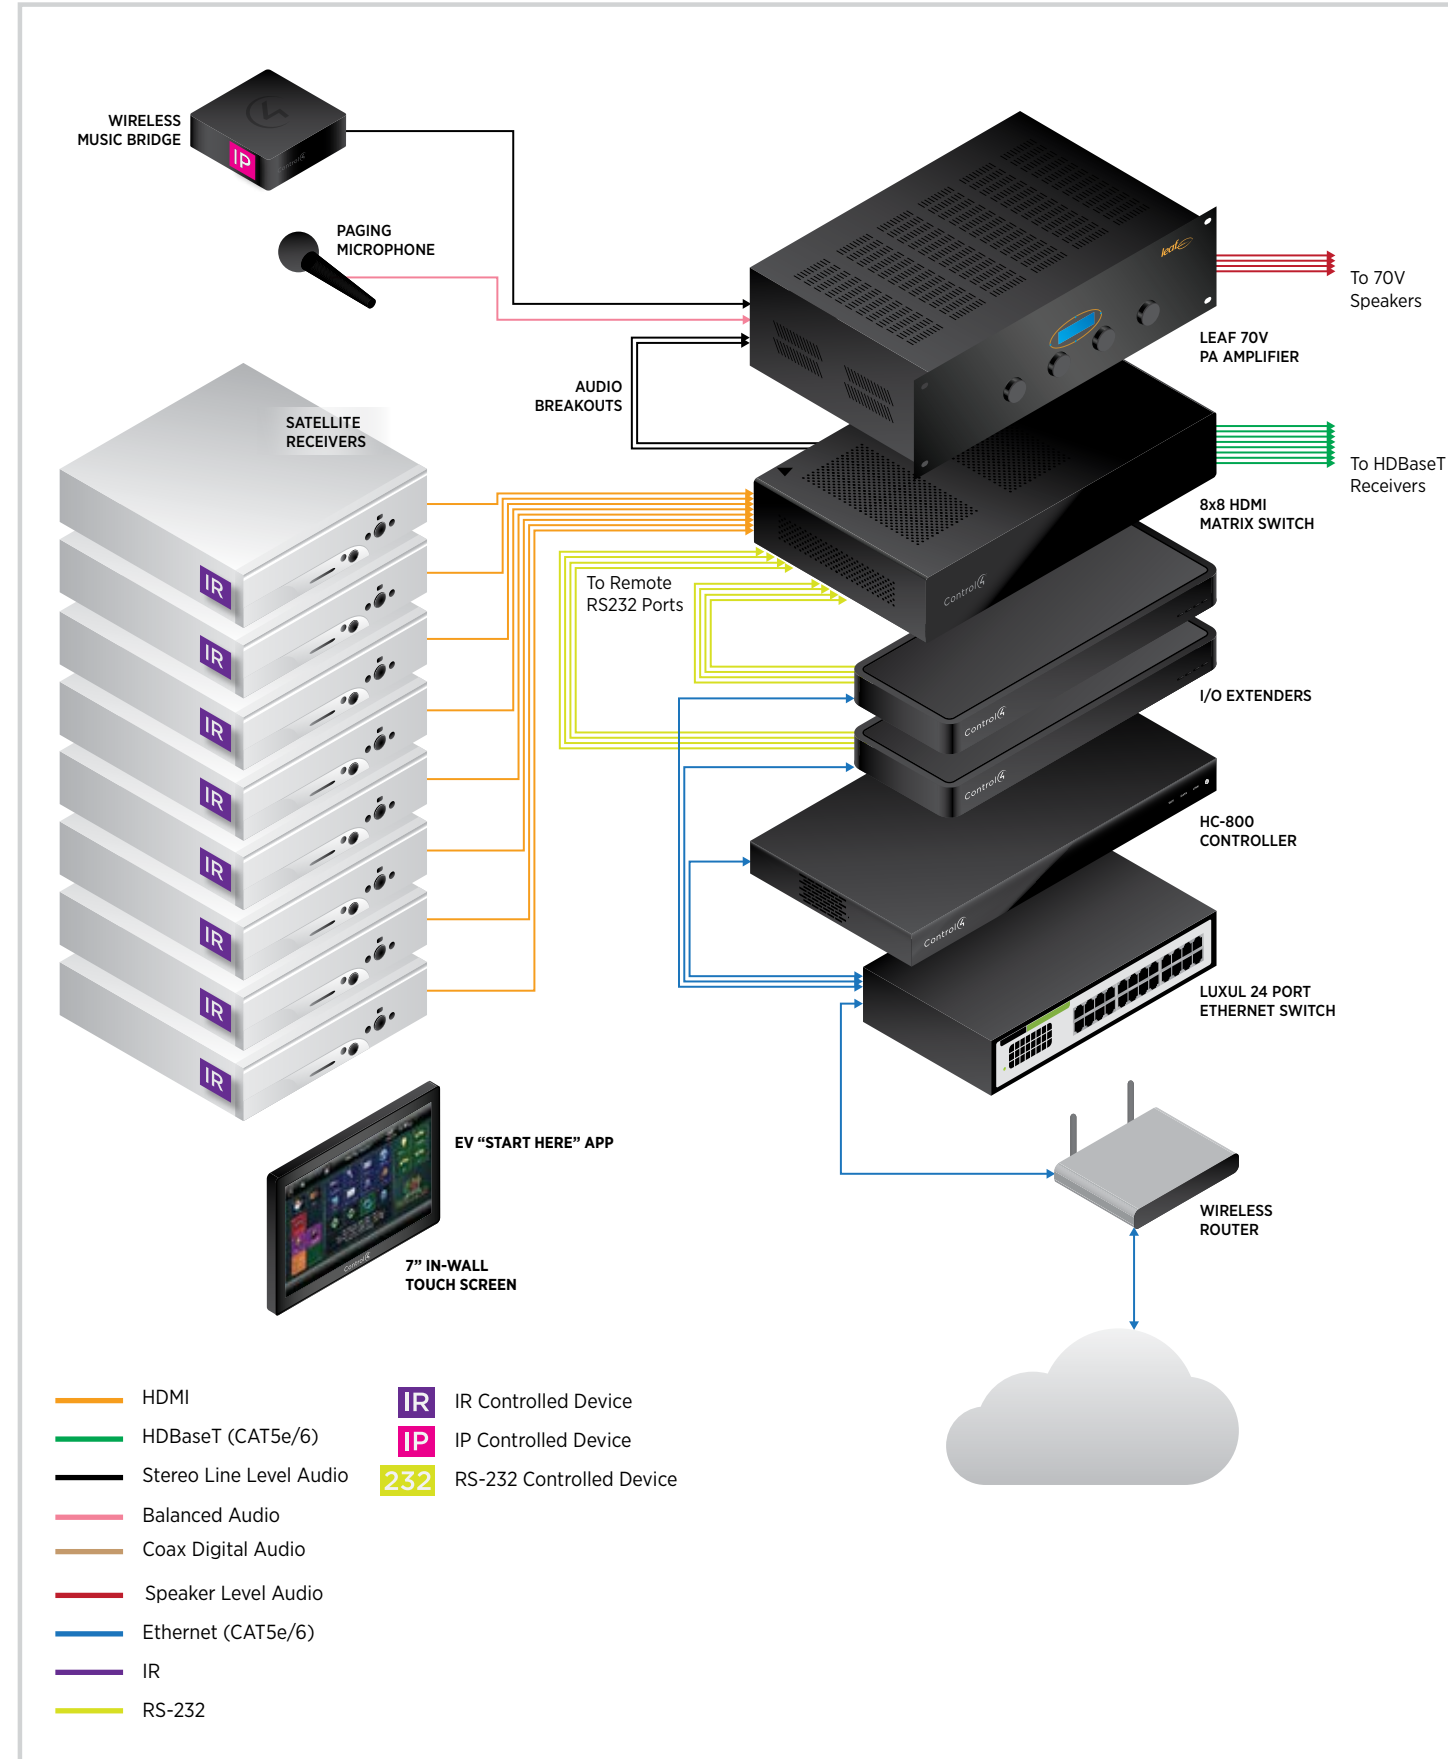

RESTAURANT AV SOLUTION

Equipment Rack