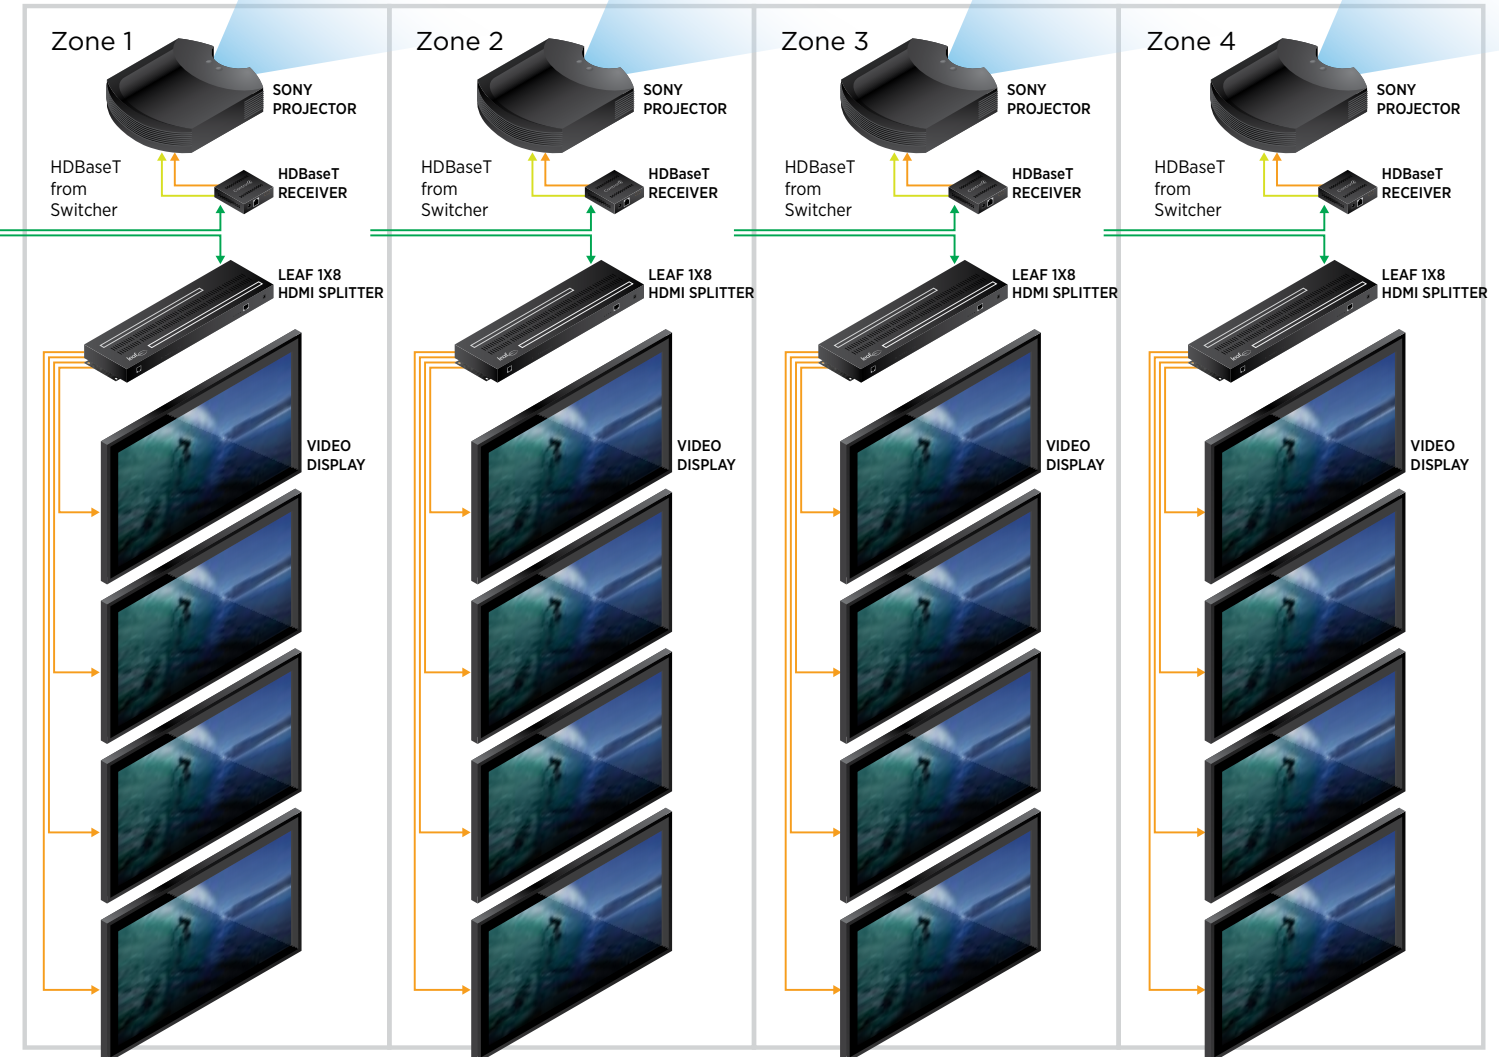

Video Zones