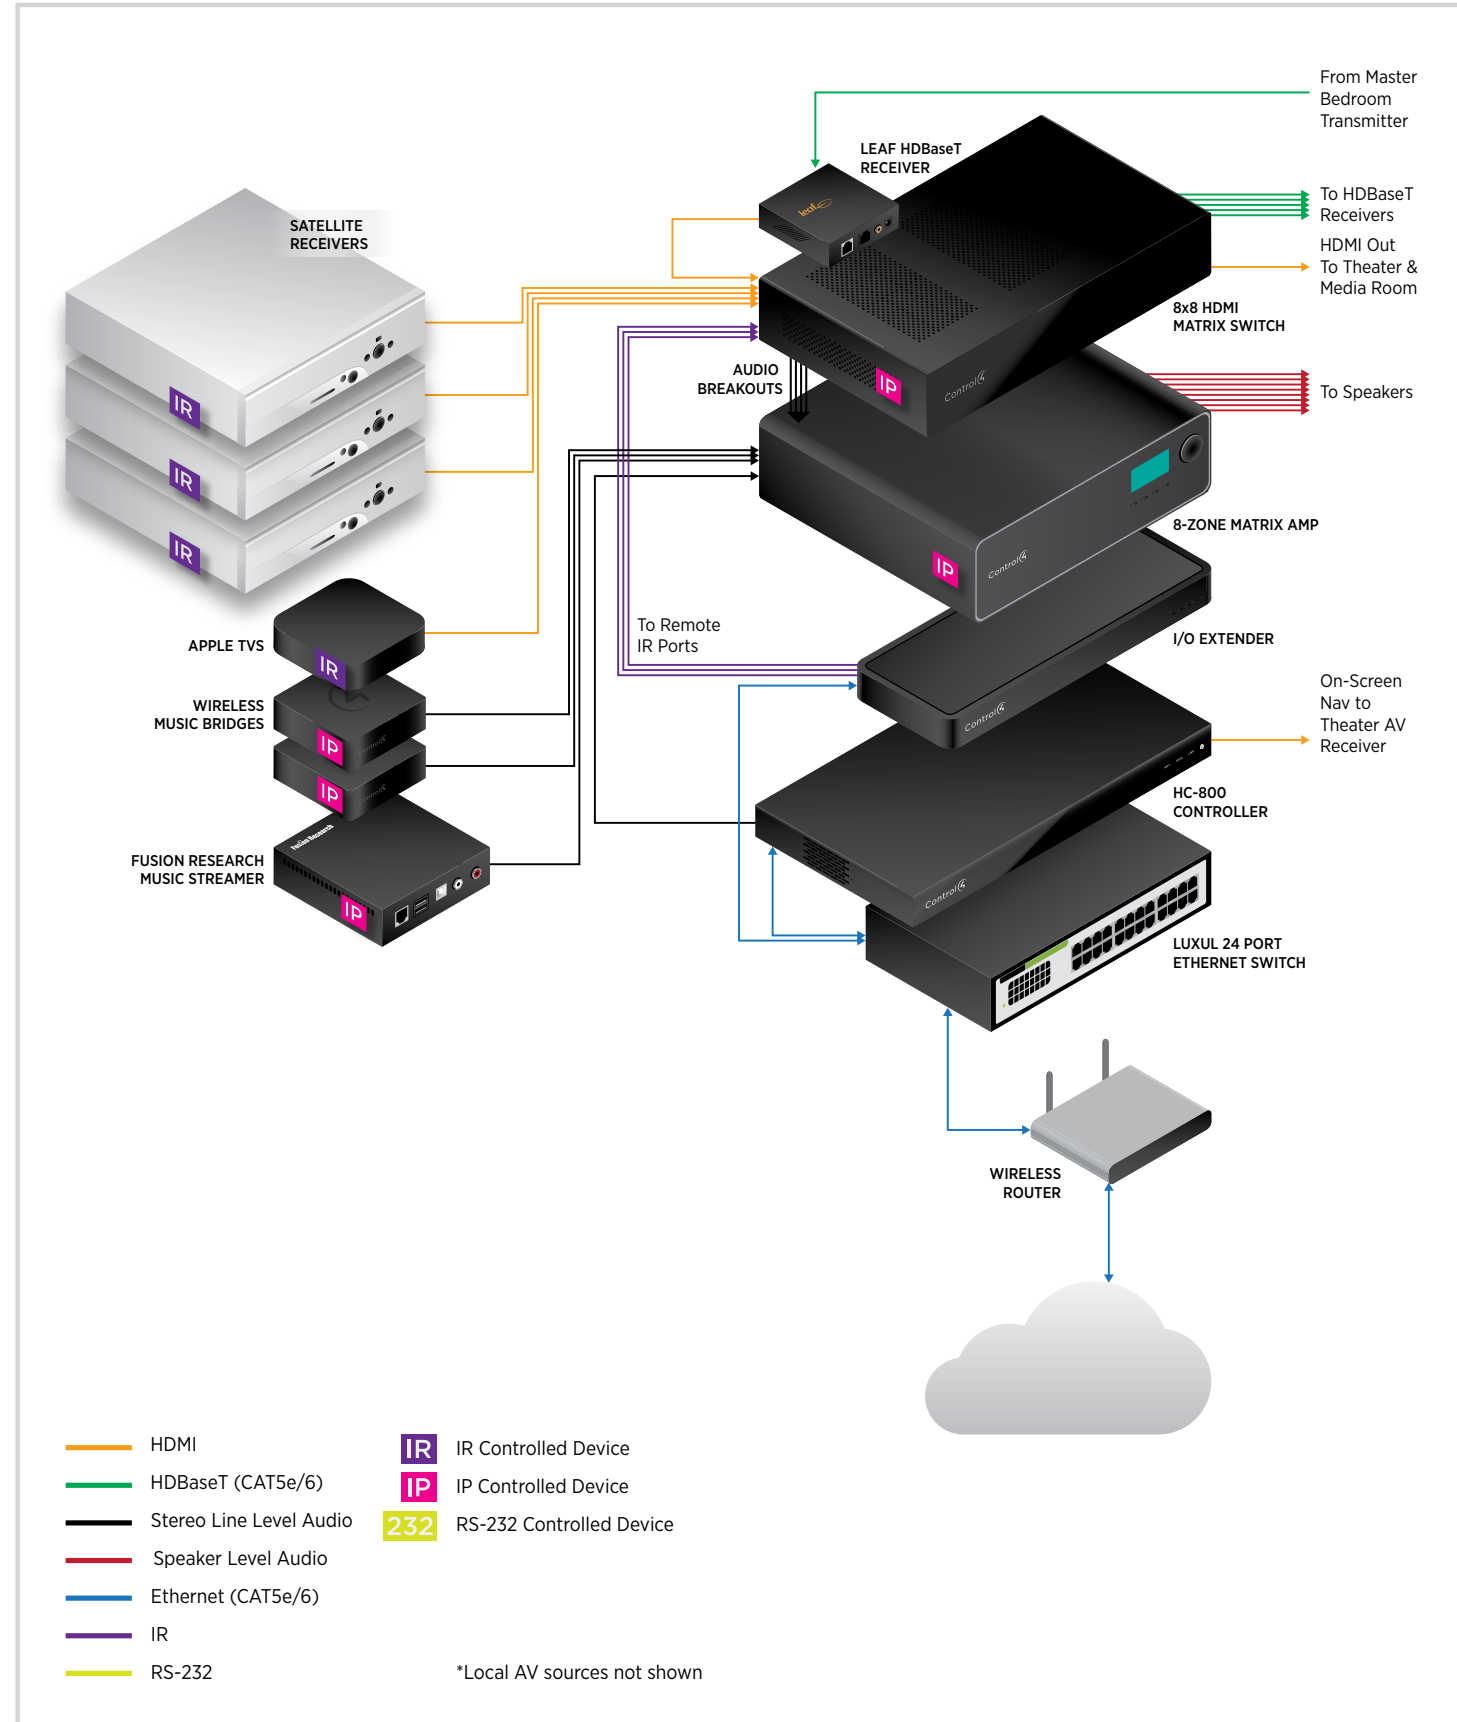

MEDIUM RESIDENTIAL AV SOLUTION

Equipment Rack