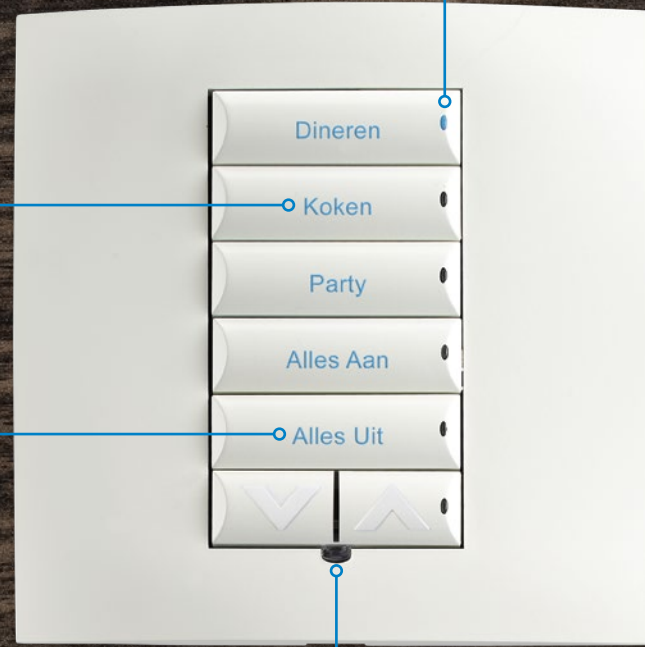

Control4® 0-10V Dimmer

Provides in-wall control of 4-wire 0-10V dimmable fluorescent ballasts and LEDs. Available in 120/277V and 240V versions.

Control4® Fan Speed Controller

Provides quiet fan speed control of standard paddle-type ceiling fans. Available in 120V only.

Control4® Switch

On/off control of a variety of load types. Supports high in-rush loads like fountain pumps or banks of fluorescent lights. Available in 120V, 240V and 277V versions. Also available in square format for UK and Euro markets.

Control4® Auxiliary Keypad

An economical solution for 3-way load control. Connects directly to compatible Control4® Dimmers, Switches, or Fan Speed Controllers with existing, in-wall wiring. Available in 120/277V versions.

Status LEDs

Provides visual status of scenes or devices. RGB LEDs can be changed to virtually any color.

Backlit buttons

Illuminates engraving for easy viewing. RGB backlighting allows virtually any color to light up each button.

Custom engraving

Clearly identifies each button so you know what you're controlling before you touch it.

Keycaps can be engraved in up to 130 different languages, including English, Spanish, German and Chinese.

Ambient Light Sensor

Automatically adjusts backlight and status LED brightness depending on the light level of the room.

Keypad shown in actual size

Color and Finish Options