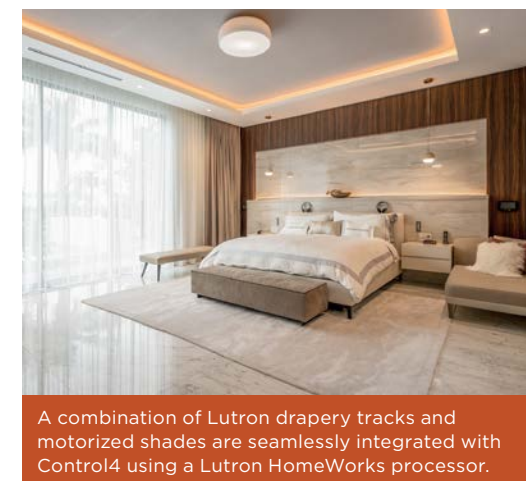

A combination of Lutron drapery tracks and motorized shades are seamlessly integrated with Control4 using a Lutron HomeWorks processor.

HIGHLY COMMENDED

Integrated Home Level III Americas

PROJECT

Waterfront Residence

TECHNOLOGY INTEGRATOR

All Digital, LLC

The watchword here: invisibility. The client and designers were very adamant about not wanting to see any in-ceiling speakers or any devices that could interfere with their unique design. There are two elements that needed to command all the visual attention in this home: the clean lines of the interior, and, more importantly, the views from every window.

For the audio subsystem, Amina invisible speakers were installed throughout the home to give a completely invisible experience with outstanding sound performance. There are 16 audio and surround sound zones. In addition, Triad low-aperture subwoofers were used to match the size of the Lutron Finiré lights that were also installed in the house.

A Control4 panelized lighting system was installed with configurable keypads to minimize wall clutter. Lighting keypads also incorporate shades and media scenes. For lighting fixtures, Lutron Finiré Prime recessed lights were used throughout the house.

In order to blend in with the modern design of the house, all shades were installed inside pockets (custom flaps and hangers were used as well). A combination of Lutron drapery tracks and motorized shades are seamlessly integrated with Control4 using a Lutron HomeWorks processor.

As for the rest of the home, a project of this scale demands attention to every detail, from exterior lighting to streaming music into the master closet. Extensive collaboration and coordination with the electricians, interior designers, lighting designers, closet consultants, cabinetry installers, shade fabricators, landscape professionals, and HVAC was necessary to make this project a success.