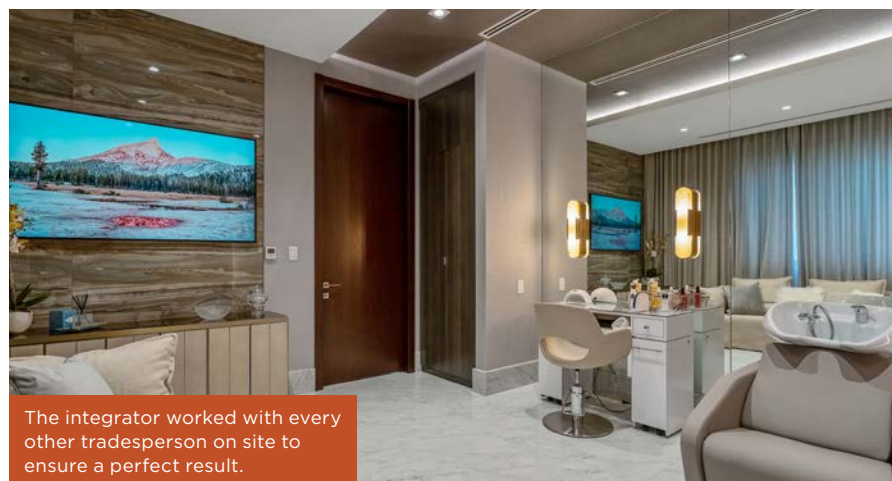

All the Amina speakers in this home are completely invisible.

The integrator worked with every other tradesperson on site to ensure a perfect result.

THE CLIENT AND DESIGNERS WERE VERY ADAMANT ABOUT NOT WANTING TO SEE ANY DEVICES THAT COULD INTERFERE WITH THEIR UNIQUE DESIGN.